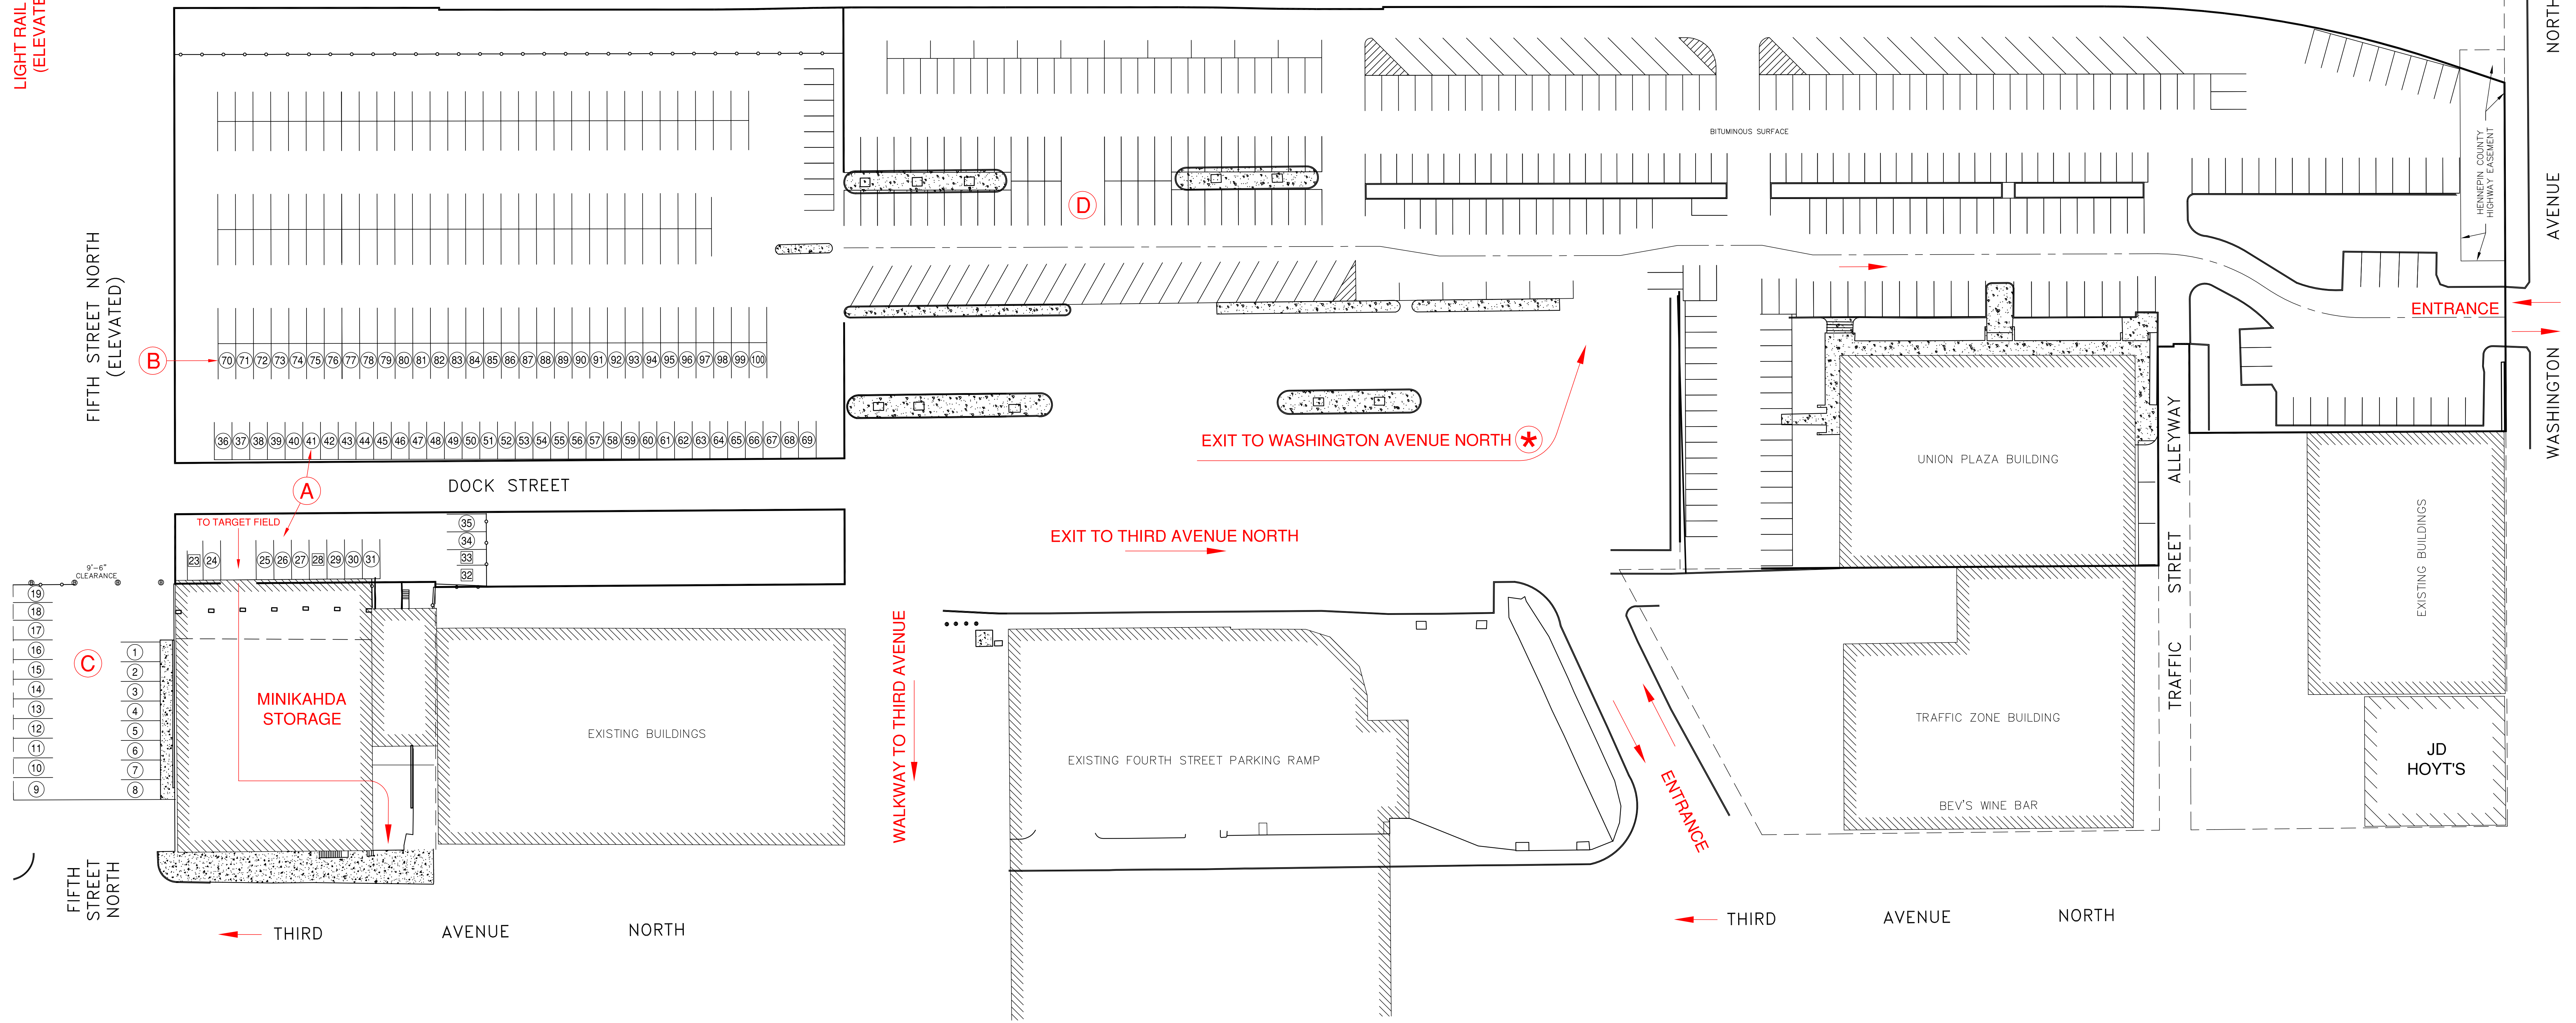

RAPID PARK

NORTHSTAR COMMUTER RAIL STATION

LIGHT RAIL LINE (ELEVATED)

FIFTH STREET NORTH (ELEVATED)

TARGET FIELD (ELEVATED)

HARMON KILLEBREW GATE 3 FIFTH STREET (ELEVATED)

*** RAPID EXITING ONTO WASHINGTON AVENUE NORTH**

RESERVE PARKING AREAS **(A)(B)(C)(D)**

WWW.RAPIDPARKMN.COM